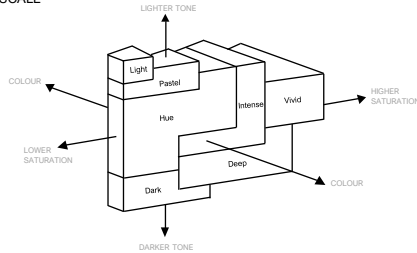

Image is approximate

GEMMOLOGICAL REPORT | RAPPORT GEMMOLOGIQUE REPORT No. B38289
Bellerophon Gemlab S.A.S January 24, 2025
16 Place Vendôme, 75001 Paris France

DETAILS & RESULTS

Description ..... One transparent gemstone
Weight ..... 6.682 ct
Measurements ..... 20.58 x 9.43 x 6.81 mm
Shape ..... Pear
Identification ..... Natural A Q U A M A R I N E
Colour ..... Blue

Comment: No indications of any treatment

Fluorescence : None
Colour origin is currently undeterminable.

M.P.H. Curti, GG
Chief gemmologist

T. Rozet, ATC, GA
Gemmologist

BELLEROPHON COLOUR SCALE

Bellerophon® Gemlab
Icons: 360° video, report, lock, QR code
VERIFICATION