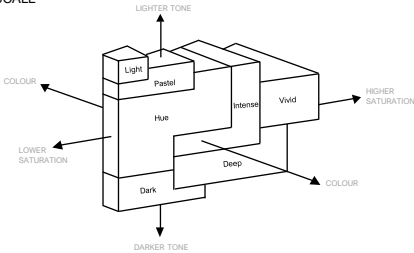

Image is approximate

GEMMOLOGICAL REPORT | RAPPORT GEMMOLOGIQUE REPORT No. B38290
Bellerophon Gemlab S.A.S
16 Place Vendôme, 75001 Paris France
January 24, 2025

DETAILS & RESULTS

Description ..... One transparent gemstone
Weight ..... 6.472 ct
Measurements ..... 20.39 x 9.44 x 6.51 mm
Shape ..... Pear
Identification ..... Natural A Q U A M A R I N E
Colour ..... Blue

Comment: No indications of any treatment

Fluorescence : None
Colour origin is currently undeterminable.

V. Fejoz, GA
Gemmologist

M.P.H. Curti, GG
Chief gemmologist

**BELLEROPHON
COLOUR
SCALE**