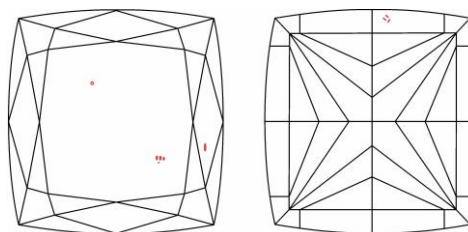

DIAMOND REPORT

Number	4163176	Date	23.03.2026
--------	---------	------	------------

DESCRIPTION

Name	Natural Diamond
Measurements	5.46 x 5.42 x 3.77 mm
Shape and Cut	Cushion

GRADING RESULTS

Carat Weight	1.05
Colour	Y-Z
Clarity	VS2

PHOTO OUT OF SCALE

ПРОПОРЦИИ | PROPORTIONS

ДИАГРАММА | PLOTTING

Ключ к символам: ▬ трещинка / feather; ● точка / pinpoint;
Key to symbols: ● включение / inclusion