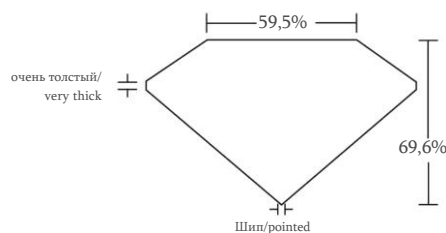

DESCRIPTION

Name	Natural Diamond
Measurements	5.43 x 5.33 x 3.71 mm
Shape and Cut	Cushion

GRADING RESULTS

Carat Weight	1.01
Colour	W-X
Clarity	SI1

ADDITIONAL GRADING INFORMATION

Symmetry Grade	Very Good
Polish Grade	Excellent
Fluorescence	Moderate Blue

DIAMOND REPORT

Number	4163176	Date	23.03.2026
--------	---------	------	------------

DESCRIPTION

Name	Natural Diamond
Measurements	5.46 x 5.42 x 3.77 mm
Shape and Cut	Cushion

GRADING RESULTS

Carat Weight	1.05
Colour	Y-Z
Clarity	VS2

ADDITIONAL GRADING INFORMATION

Symmetry Grade	Very Good
Polish Grade	Excellent
Fluorescence	None

COMMENTS

Faceted girdle. Characteristics were determined in accordance with SRT 003.2024.

ФОТО ВНЕ МАСШТАБА

PHOTO OUT OF SCALE

ПРОПОРЦИИ | PROPORTIONS

ДИАГРАММА | PLOTTING

Ключ к символам: ▬ трещинка / feather; ● точка / pinpoint;
Key to symbols: ● включение / inclusion